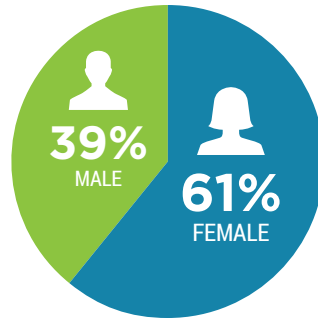

54 minutes of music every hour!

102.1 MORE FM connects listeners to their favorite music!

Our station reaches **8,900** listeners every week for an average of **7 ¼ hours** in the Hagerstown TSA!

A cool and hip listening experience the entire family can enjoy.