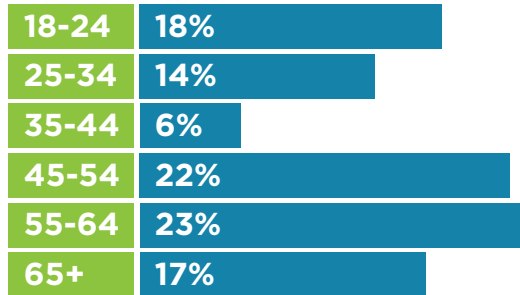

54 minutes of music every hour!

102.1 MORE FM connects listeners to their favorite music!

Our station reaches **8,900** listeners every week for an average of **7 ¼ hours** in the Hagerstown TSA!

A cool and hip listening experience the entire family can enjoy.