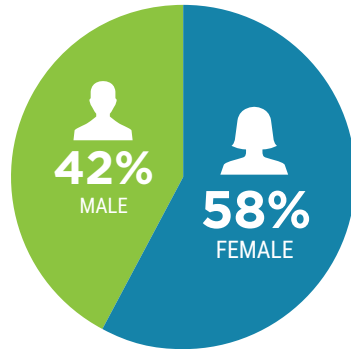

# 54 minutes of music every hour!

102.1 MORE FM connects listeners to their favorite music!

Our station reaches **12,200** listeners every week for an average of **5 ¼ hours** in the Hagerstown TSA!

A cool and hip listening experience the entire family can enjoy.