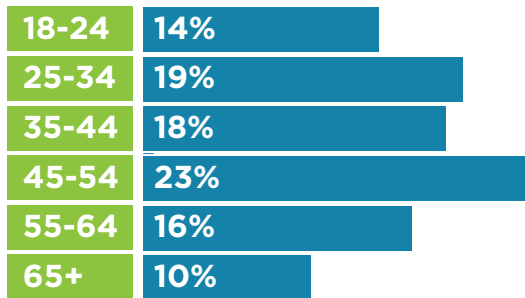

# 54 minutes of music every hour!

102.1 MORE FM connects listeners to their favorite music!

Our station reaches **12,200** listeners every week for an average of **5 ¼ hours** in the Hagerstown TSA!

A cool and hip listening experience the entire family can enjoy.