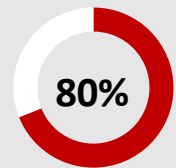

**Hugh Hewitt**  
 Mon-Fri 6a-9a

**Sean Hannity**  
 Mon-Fri 3p-6p

**Brian Kilmeade**  
 Mon-Fri 9a-12n

**Mark Levin**  
 Mon-Fri 6p-9p

**WARK Listeners**

Employed full-time

More likely than the market average to be president of a company

Post-graduate degree

More likely than the market average to be Republican

Homeowners

Contributed financially to charitable organizations in the past year

Earn \$100,000+

WASHINGTON, DC; Nielsen Radio; FEB22/MAR22/APR22; Metro; P12+; WVEG-FM; M-Su 6a-12m; Weekly Cume Persons; | A18+; Total Retail & Food Service Sales; | HAGERSTOWN-CHAMBERSBURG-WAYNESBORO, MD-PA; Nielsen Radio; SP21/FA21; TSA; P12+; WVEG-FM; M-Su 6a-12m; Weekly Cume Persons; | A18+; Weekly Cume Comp.; | Metro; Total Retail & Food Service Sales; | HAGERSTOWN-CHAMBERSBURG-WAYNESBORO, MD-PA; Nielsen Radio; SP21/FA21; Metro; A18+; WVEG-FM; M-Su 6a-12m; Target Persons %.