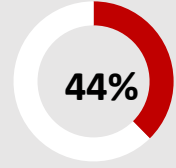

**Hugh Hewitt**  
 Mon-Fri 6a-9a

**Sean Hannity**  
 Mon-Fri 3p-6p

**Brian Kilmeade**  
 Mon-Fri 9a-12n

**Mark Levin**  
 Mon-Fri 6p-9p

**WARK Listeners**

Employed full-time

More likely than the market average to be president of a company

Post-graduate degree

More likely than the market average to be Republican

Homeowners

Contributed financially to charitable organizations in the past year

Earn \$100,000+

WASHINGTON, DC; Nielsen Radio; FEB22/MAR22/APR22; Metro; P12+; WVEG-FM; M-Su 6a-12m; Weekly Cume Persons; | A18+; Total Retail & Food Service Sales; | HAGERSTOWN-CHAMBERSBURG-WAYNESBORO, MD-PA; Nielsen Radio; SP21/FA21; TSA; P12+; WVEG-FM; M-Su 6a-12m; Weekly Cume Persons; | A18+; Weekly Cume Comp.; | Metro; Total Retail & Food Service Sales; | HAGERSTOWN-CHAMBERSBURG-WAYNESBORO, MD-PA; Nielsen Radio; SP21/FA21; Metro; A18+; WVEG-FM; M-Su 6a-12m; Target Persons %.