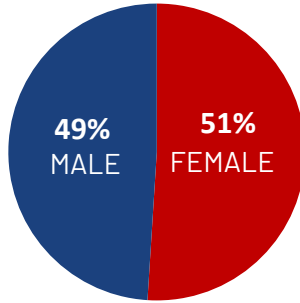

**NEWS. TALK. SPORTS.**  
**WARK**  
 98.9 FM/AM 1490 HAGERSTOWN  
 106.3 FM FREDERICK

**We are Hagerstown's leading news and Sports station.**

*Recently expanded to Frederick on 106.3FM.*

**98.9FM WARK has the potential to reach 10,300 listeners every week - that's 8,600 in Hagerstown and 1,700 in Frederick!**

Access to a quality demographic with financial equity in **Washington County**.

**News Talk delivers an engaged, conservative audience.**

**98.9FM WARK Lineup**

**On Air with Doug, Jen and Victoria**  
 Mon-Fri 4a-6a