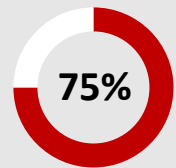

**Hugh Hewitt**  
 Mon-Fri 6a-9a

**Sean Hannity**  
 Mon-Fri 3p-6p

**Brian Kilmeade**  
 Mon-Fri 9a-12n

**Mark Levin**  
 Mon-Fri 6p-9p

**WARK Listeners**

Employed full-time

More likely than the market average to be president of a company

Post-graduate degree

More likely than the market average to be Republican

Homeowners

Contributed financially to charitable organizations in the past year

Earn \$100,000+

WASHINGTON, DC; Nielsen Radio; FEB22/MAR22/APR22; Metro; P12+; WVEG-FM; M-Su 6a-12m; Weekly Cume Persons; | A18+; Total Retail & Food Service Sales; | HAGERSTOWN-CHAMBERSBURG-WAYNESBORO, MD-PA; Nielsen Radio; SP21/FA21; TSA; P12+; WVEG-FM; M-Su 6a-12m; Weekly Cume Persons; | A18+; Weekly Cume Comp.; | Metro; Total Retail & Food Service Sales; | HAGERSTOWN-CHAMBERSBURG-WAYNESBORO, MD-PA; Nielsen Radio; SP21/FA21; Metro; A18+; WVEG-FM; M-Su 6a-12m; Target Persons %.