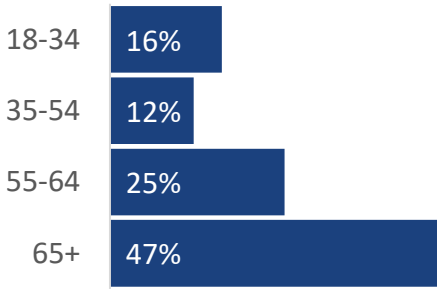

**NEWS. TALK. SPORTS.**  
**WARK**  
 98.9 FM/AM 1490 HAGERSTOWN  
 106.3 FM FREDERICK

**We are Hagerstown's leading news and Sports station.**

*Recently expanded to Frederick on 106.3FM.*

**98.9FM WARK has the potential to reach 10,300 listeners every week - that's 8,600 in Hagerstown and 1,700 in Frederick!**

Access to a quality demographic with financial equity in **Washington County**.

**News Talk delivers an engaged, conservative audience.**

**98.9FM WARK Lineup**

**On Air with Doug, Jen and Victoria**  
 Mon-Fri 4a-6a