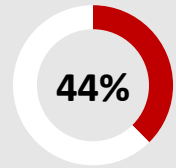

**Hugh Hewitt**  
 Mon-Fri 6a-9a

**Sean Hannity**  
 Mon-Fri 3p-6p

**Brian Kilmeade**  
 Mon-Fri 9a-12n

**Mark Levin**  
 Mon-Fri 6p-9p

**WARK Listeners**

Employed full-time

More likely than the market average to be president of a company

Post-graduate degree

More likely than the market average to be Republican

Homeowners

Contributed financially to charitable organizations in the past year

Earn \$100,000+

WASHINGTON, DC; Nielsen Radio; FEB22/MAR22/APR22; Metro; P12+; WVEG-FM; M-Su 6a-12m; Weekly Cume Persons; | A18+; Total Retail & Food Service Sales; | HAGERSTOWN-CHAMBERSBURG-WAYNESBORO, MD-PA; Nielsen Radio; SP21/FA21; TSA; P12+; WVEG-FM; M-Su 6a-12m; Weekly Cume Persons; | A18+; Weekly Cume Comp.; | Metro; Total Retail & Food Service Sales; | HAGERSTOWN-CHAMBERSBURG-WAYNESBORO, MD-PA; Nielsen Radio; SP21/FA21; Metro; A18+; WVEG-FM; M-Su 6a-12m; Target Persons %.