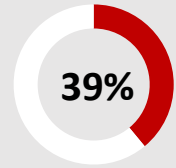

**Hugh Hewitt**  
 Mon-Fri 6a-9a

**Sean Hannity**  
 Mon-Fri 3p-6p

**Brian Kilmeade**  
 Mon-Fri 9a-12n

**Mark Levin**  
 Mon-Fri 6p-9p

**WARK Listeners**

Employed full-time

More likely than the market average to be president of a company

Post-graduate degree

More likely than the market average to be Republican

Homeowners

Contributed financially to charitable organizations in the past year

Earn \$100,000+

WASHINGTON, DC; Nielsen Radio; FEB22/MAR22/APR22; Metro; P12+; WVEG-FM; M-Su 6a-12m; Weekly Cume Persons; | A18+; Total Retail & Food Service Sales; | HAGERSTOWN-CHAMBERSBURG-WAYNESBORO, MD-PA; Nielsen Radio; SP21/FA21; TSA; P12+; WVEG-FM; M-Su 6a-12m; Weekly Cume Persons; | A18+; Weekly Cume Comp.; | Metro; Total Retail & Food Service Sales; | HAGERSTOWN-CHAMBERSBURG-WAYNESBORO, MD-PA; Nielsen Radio; SP21/FA21; Metro; A18+; WVEG-FM; M-Su 6a-12m; Target Persons %.