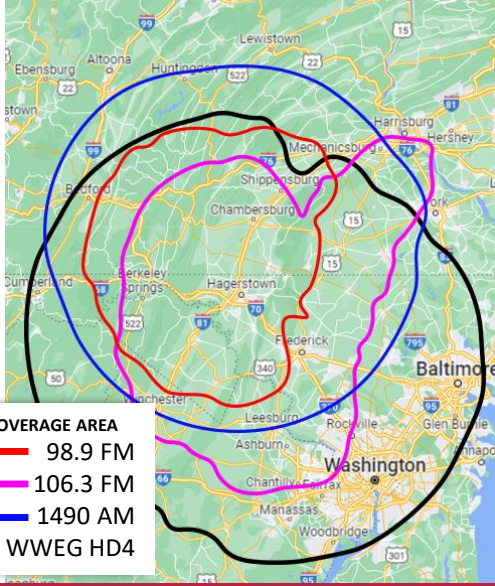

**NEWS. TALK. SPORTS.**  
**WARK**  
 98.9 FM/AM 1490 HAGERSTOWN  
 106.3 FM FREDERICK

**We are Hagerstown's leading news and Sports station.**

*Recently expanded to Frederick on 106.3FM.*

**98.9FM WARK has the potential to reach 10,300 listeners every week - that's 8,600 in Hagerstown and 1,700 in Frederick!**

Access to a quality demographic with financial equity in **Washington County**.

**News Talk delivers an engaged, conservative audience.**

**98.9FM WARK Lineup**

**On Air with Doug, Jen and Victoria**  
 Mon-Fri 4a-6a