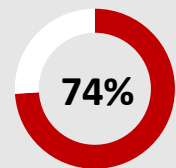

Post-graduate degree

More likely than the market average to be Republican

Homeowners

Contributed financially to charitable organizations in the past year

Earn \$100,000+

WASHINGTON, DC; Nielsen Radio; FEB22/MAR22/APR22; Metro; P12+; WVEG-FM; M-Su 6a-12m; Weekly Cume Persons; | A18+; Total Retail & Food Service Sales; | HAGERSTOWN-CHAMBERSBURG-WAYNESBORO, MD-PA; Nielsen Radio; SP21/FA21; TSA; P12+; WVEG-FM; M-Su 6a-12m; Weekly Cume Persons; | A18+; Weekly Cume Comp.; | Metro; Total Retail & Food Service Sales; | HAGERSTOWN-CHAMBERSBURG-WAYNESBORO, MD-PA; Nielsen Radio; SP21/FA21; Metro; A18+; WVEG-FM; M-Su 6a-12m; Target Persons %.