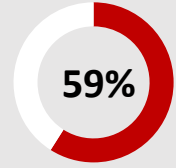

Access to a quality demographic with financial equity in **Washington County**.

**News Talk delivers an engaged, conservative audience.**

**98.9FM WARK Lineup**

**On Air with Doug, Jen and Victoria**  
 Mon-Fri 4a-6a

**Hugh Hewitt**  
 Mon-Fri 6a-9a

**Sean Hannity**  
 Mon-Fri 3p-6p

**Brian Kilmeade**  
 Mon-Fri 9a-12n

**Mark Levin**  
 Mon-Fri 6p-9p

**WARK Listeners**

Employed full-time

More likely than the market average to be president of a company